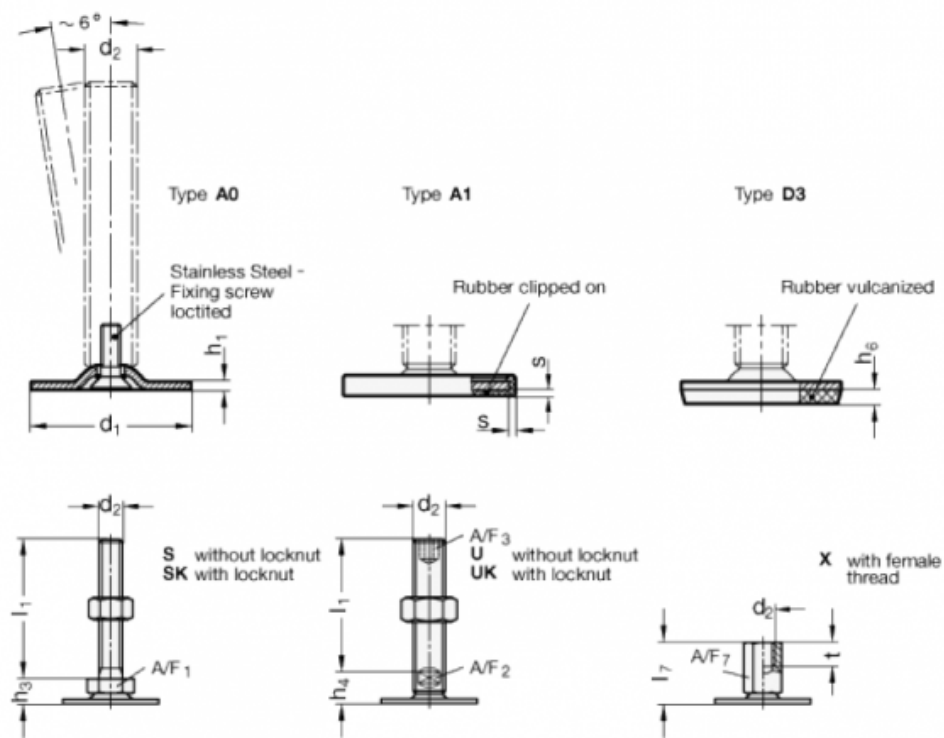

Data Sheet

Article number: 204050M1260A0SK
 Description: E+G levelling foot
 GN 40-50-M12-60-A0-SK
 Note: SK With nut, External hexagon at the bottom

Measures

- A/F1 = 17
- d1 = 50
- d2 = M12
- h1 = 2.5
- h3 = 11
- h6 =
- l1 = 60
- s =